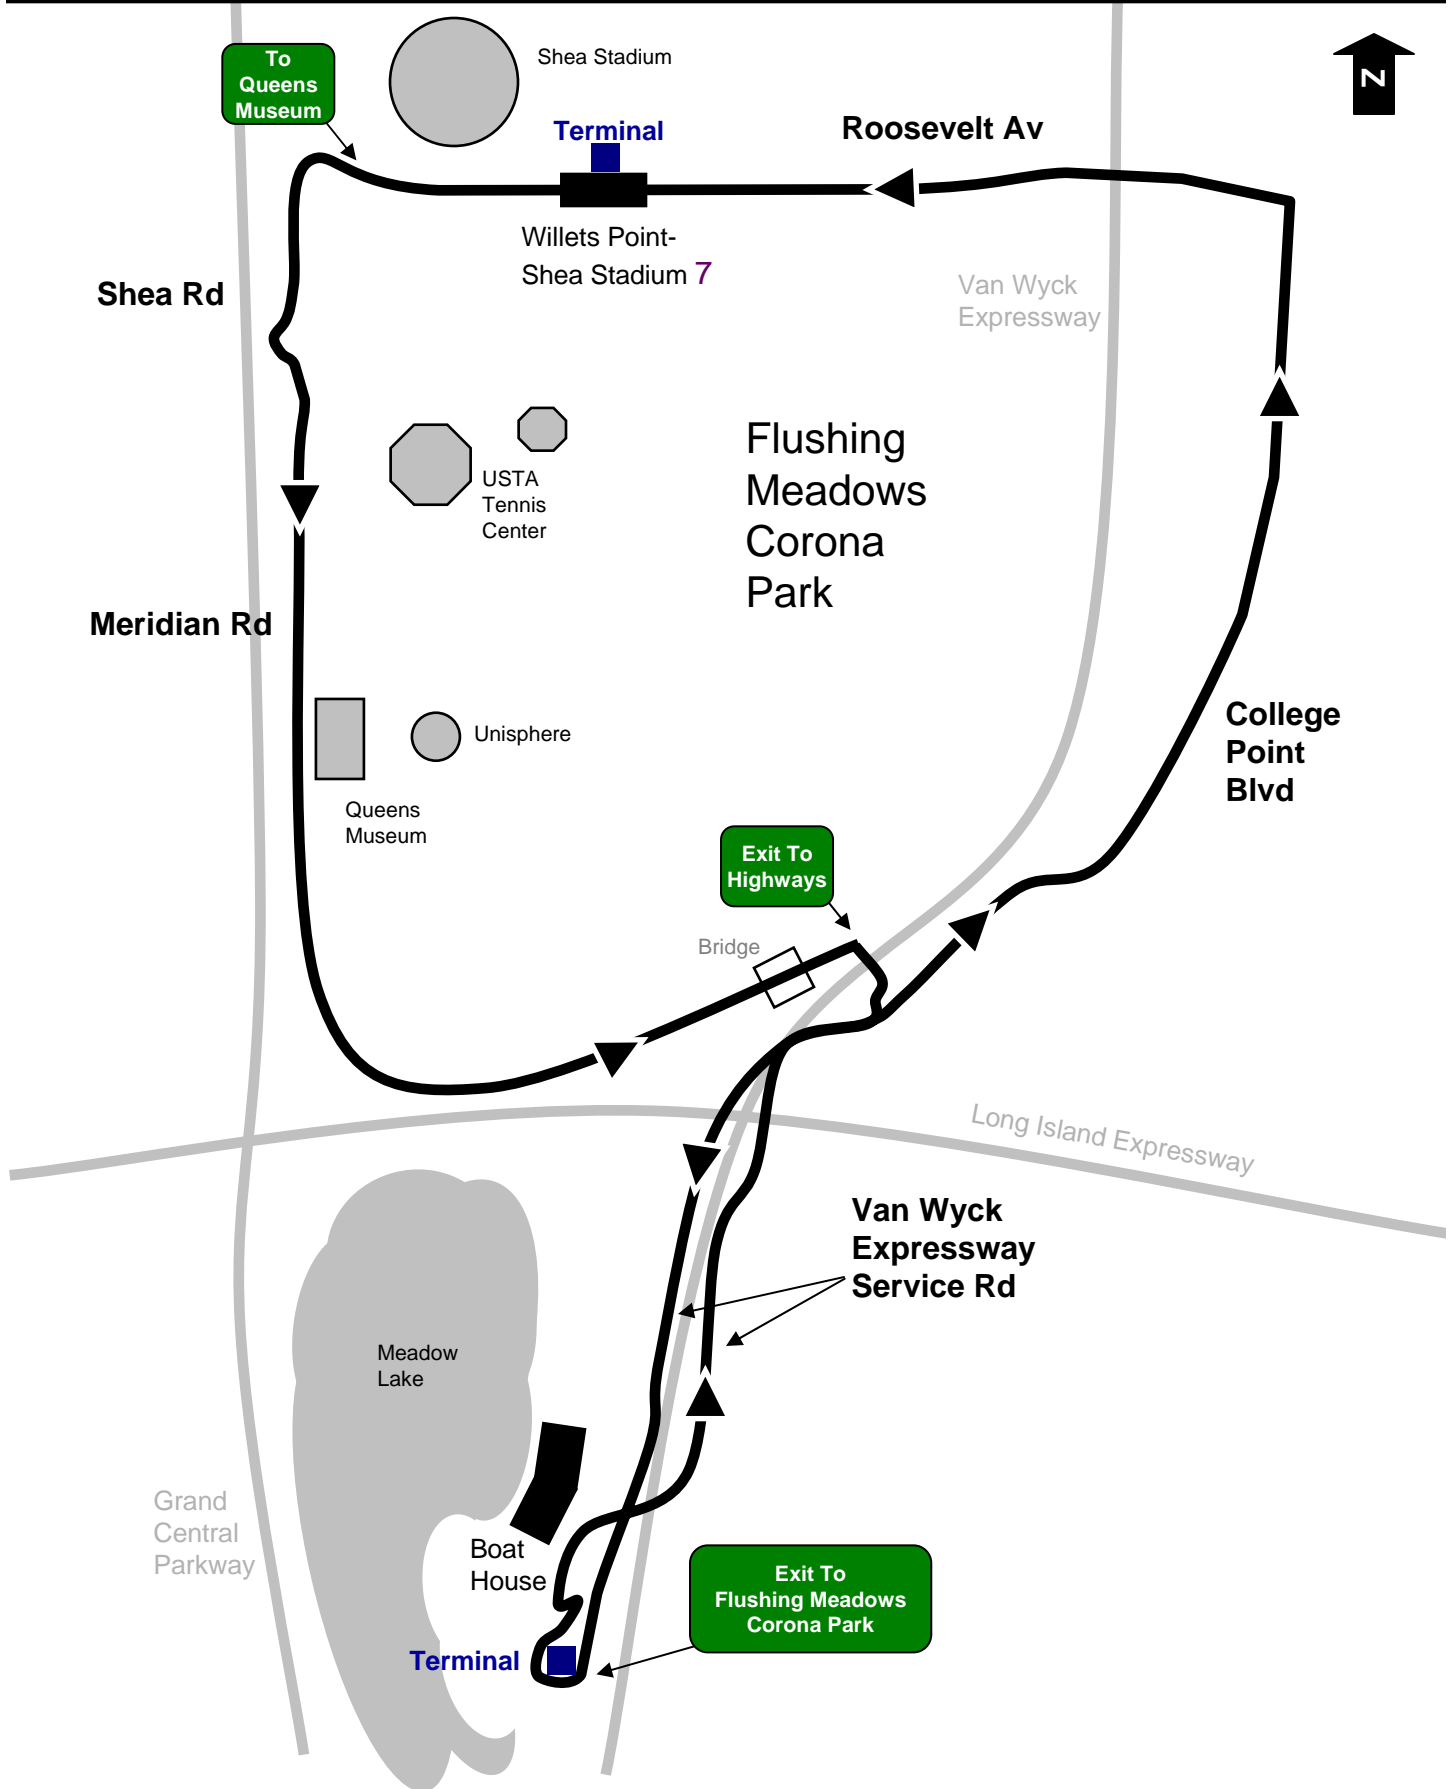

2006 Dragon Boat Festival Bus Service

2006 Dragon Boat Festival Bus Service

BUS ROUTE DESCRIPTION

Destination Sign Code – Trip Code 0010 “See Sign Below”

Stand near Q48 on Roosevelt Avenue at Willets Pt station.

Running time 14 minutes; 3 miles (28 minutes; 6 miles round trip)

TOWARD FESTIVAL SITE VIA:

From Stand on Roosevelt Avenue

Right at National Tennis Center/Queens Museum sign.

Left at stop sign.

Follow road through circle past Tennis Center, Museum and Theater.

Right at Flushing Meadows Corona Park entrance sign.

Right at stop sign and into bus stop across from triangle island.

FROM STAND ACROSS FROM TRIANGLE ISLAND VIA:

Left and Right onto ramp.

Follow signs to College Point Blvd (right lane).

Take College Point Blvd. to Roosevelt Avenue

Left on Roosevelt Avenue to stand by Willets Point station.