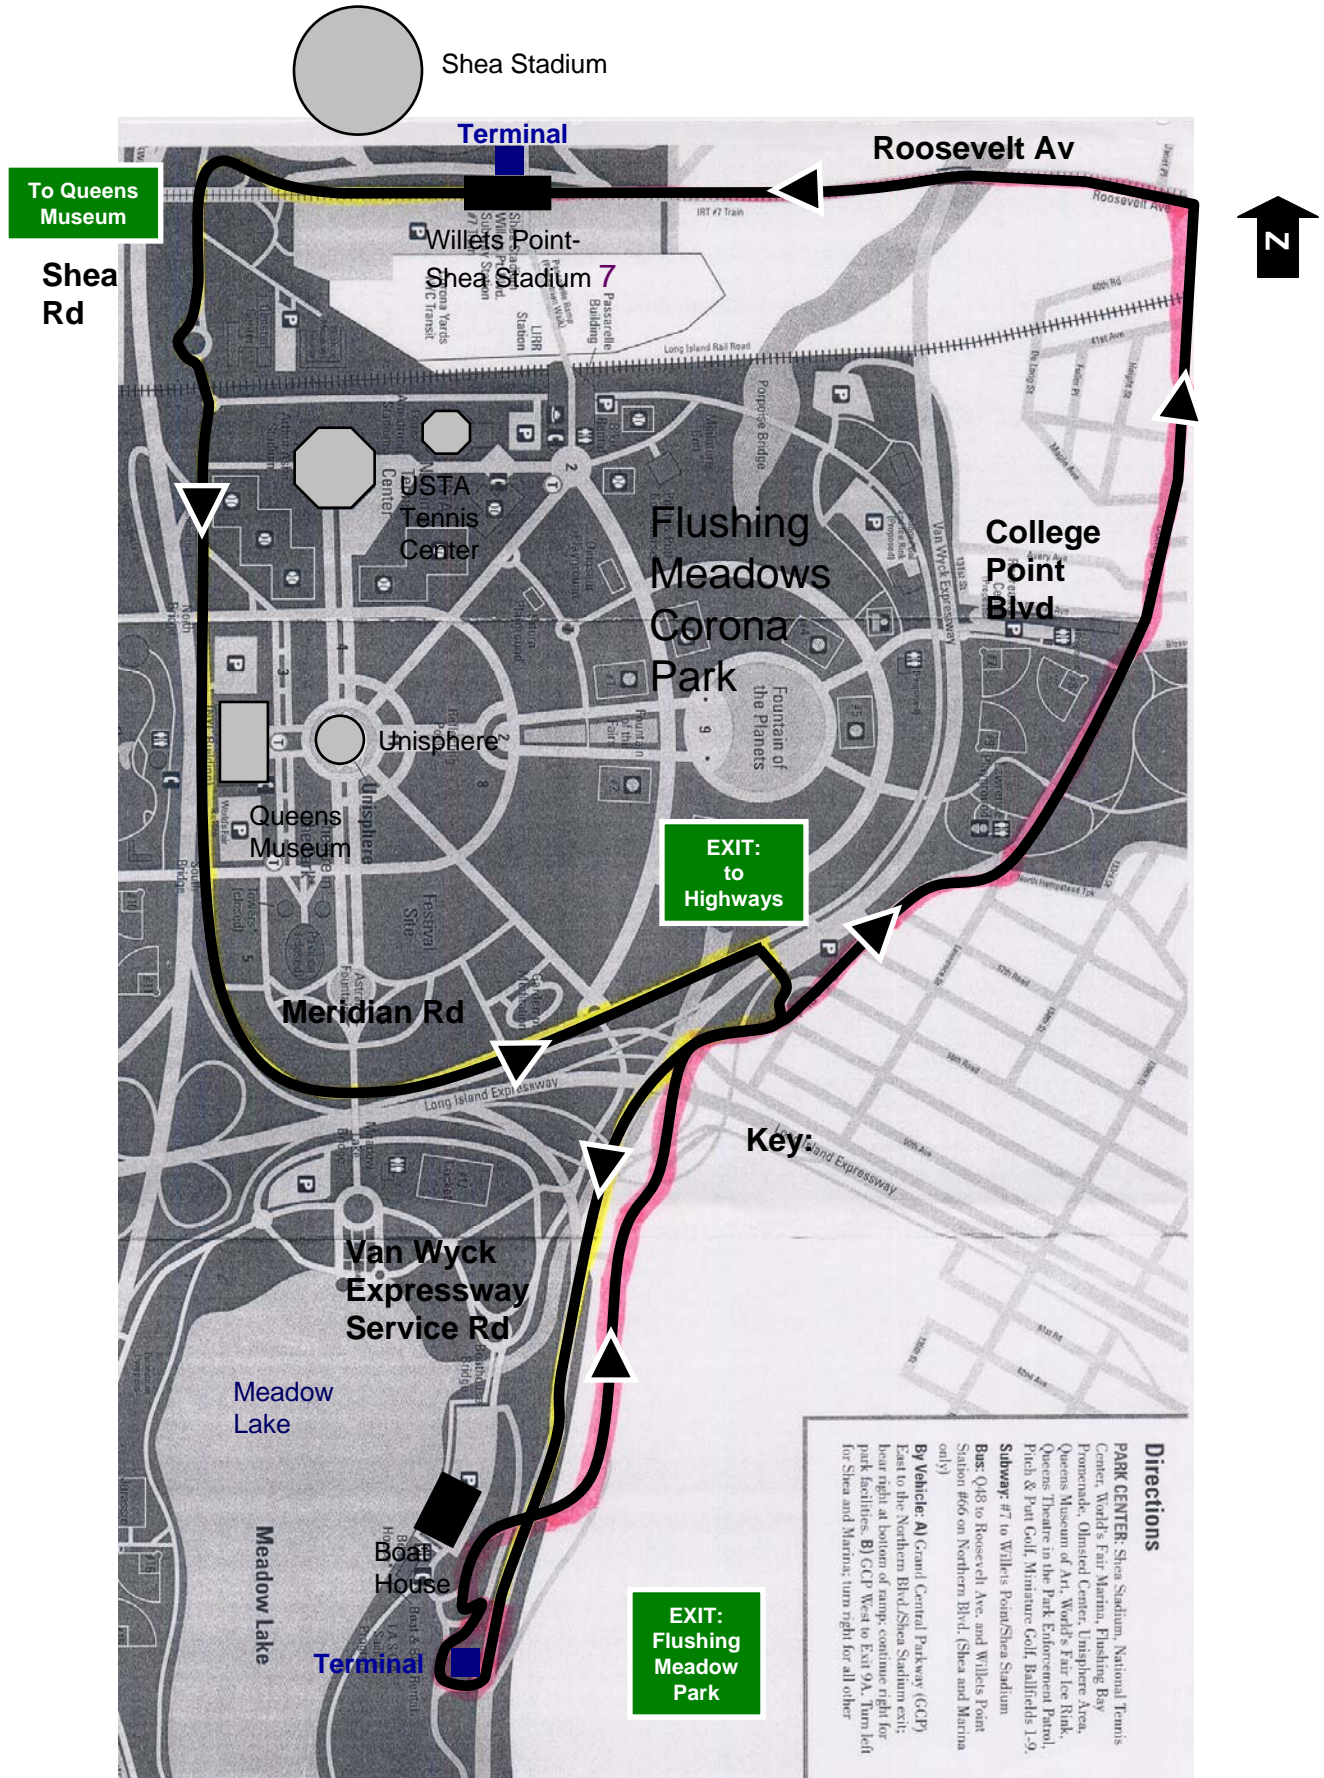

2006 Dragon Boat Festival Bus Service

2006 Dragon Boat Festival Bus Service

BUS ROUTE DESCRIPTION

Destination Sign Code – Trip Code 0010 “See Sign Below”

Stand near Q48 on Roosevelt Avenue at Willets Pt station.

Running time 14 minutes; 3 miles (28 minutes; 6 miles round trip)

TOWARD FESTIVAL SITE VIA:

From Stand on Roosevelt Avenue

Right at National Tennis Center/Queens Museum sign.

Left at stop sign.

Follow road through circle past Tennis Center, Museum and Theater.

Right at Flushing Meadows Corona Park entrance sign.

Right at stop sign and into bus stop across from triangle island.

FROM STAND ACROSS FROM TRIANGLE ISLAND VIA:

Left and Right onto ramp.

Follow signs to College Point Blvd (right lane).

Take College Point Blvd. to Roosevelt Avenue

Left on Roosevelt Avenue to stand by Willets Point station.